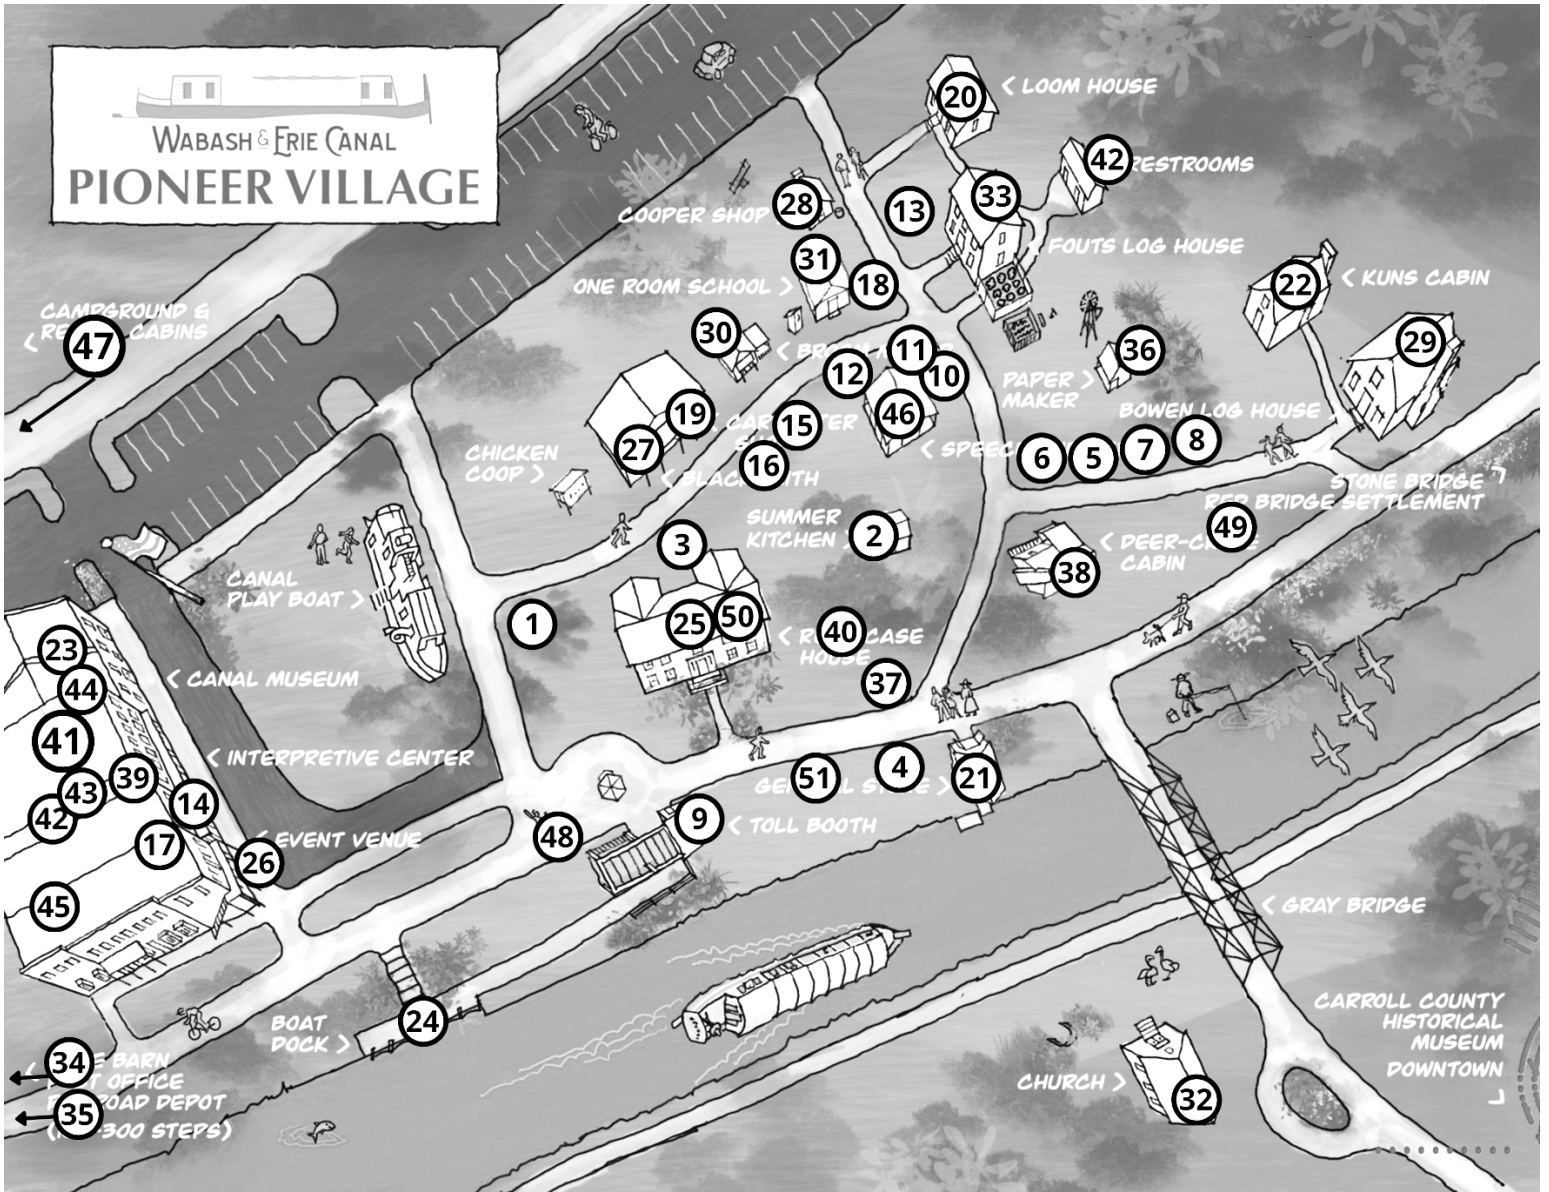

Things To Do

Canal Days 2026 10 - 4pm

Tickets at the Interpretive Center Front Desk:

Canal Boat Rides: 10:30, 11:30, 12:30, 1:30, 2:30, 3:30

Mule Wagon Rides: 11:00, 11:30, 12:00, 12:30, 1:30, 2:00, 2:30, 3:00

Visit Pioneer Village Destinations:

Blacksmith, Cooper, Loom House, Bowen Cabin, Broom-Maker,

Schoolhouse, White Chapel, Fouts Cabin, Railroad Depot, Post Office, Soapmaking

Trades & Crafts Cabin: Braiding Rugs and Mats Demonstration **Kuns Cabin:** Kids' Crafts

General Store: Kids' Activities **Carpenter Shop:** Build a Birdhouse or Carve a Toy

Loom House: Weave on an Antique Loom **Leather Guild Booth:** Leather Stamping

Interpretive Center:

Gift Shop / Tatting Demonstration / Cooldown Space / Free Health Screenings

Horizon Veterinary Service

No.	FOOD VENDORS	No.	PARTNER BOOTHS	No.	HISTORIC TRADES	No.	HELPFUL INFO
1	Bold Bites	14	Delphi Preservation Society	27	Blacksmith	41	Tickets / Info
2	Summer Kitchen	15	Wolf Park	28	Cooper Shop	42	Restrooms
3	Rosie's Creamery	16	Farm at Prophetstown	29	Bowen Cabin	43	Water Fountains
	CRAFT VENDORS	17	Free Health Screening	30	Broom Maker	44	Gift Shop
4	DeVault Crafts		ACTIVITIES	31	Schoolhouse	45	Cooldown Spot
5	Zelda's Cookies	18	Hoosier Leather Guild	32	White Chapel	46	Dining Area
6	Carpenter Bee	19	Birdhouse/Toy Workshop	33	Fouts Cabin	47	Overflow Parking
7	Kathy Courtad Craft	20	Loom House Weaving	34	Railroad Depot	48	Shuttle to RR Depot
8	Hamm Homestead	21	General Store	35	Post Office		LIVE MUSIC
9	West Creek Craftsman	22	Kuns Cabin	36	Paper Maker Cabin	49	Delphi HS Band
10	Kristen's Treats		TICKETED ATTRACTIONS	37	Soapmaking	50	Pump Organist
11	May's Tatting	23	Canal Museum	38	Mat and Rug Braiding	51	Organ Grinder
12	Boho Boutique	24	Canal Boat Rides	39	Tatting		
13	Creations by Rose	25	Reed Case House	40	Ford Model A Exhibit		
		26	Mule Wagon Rides				