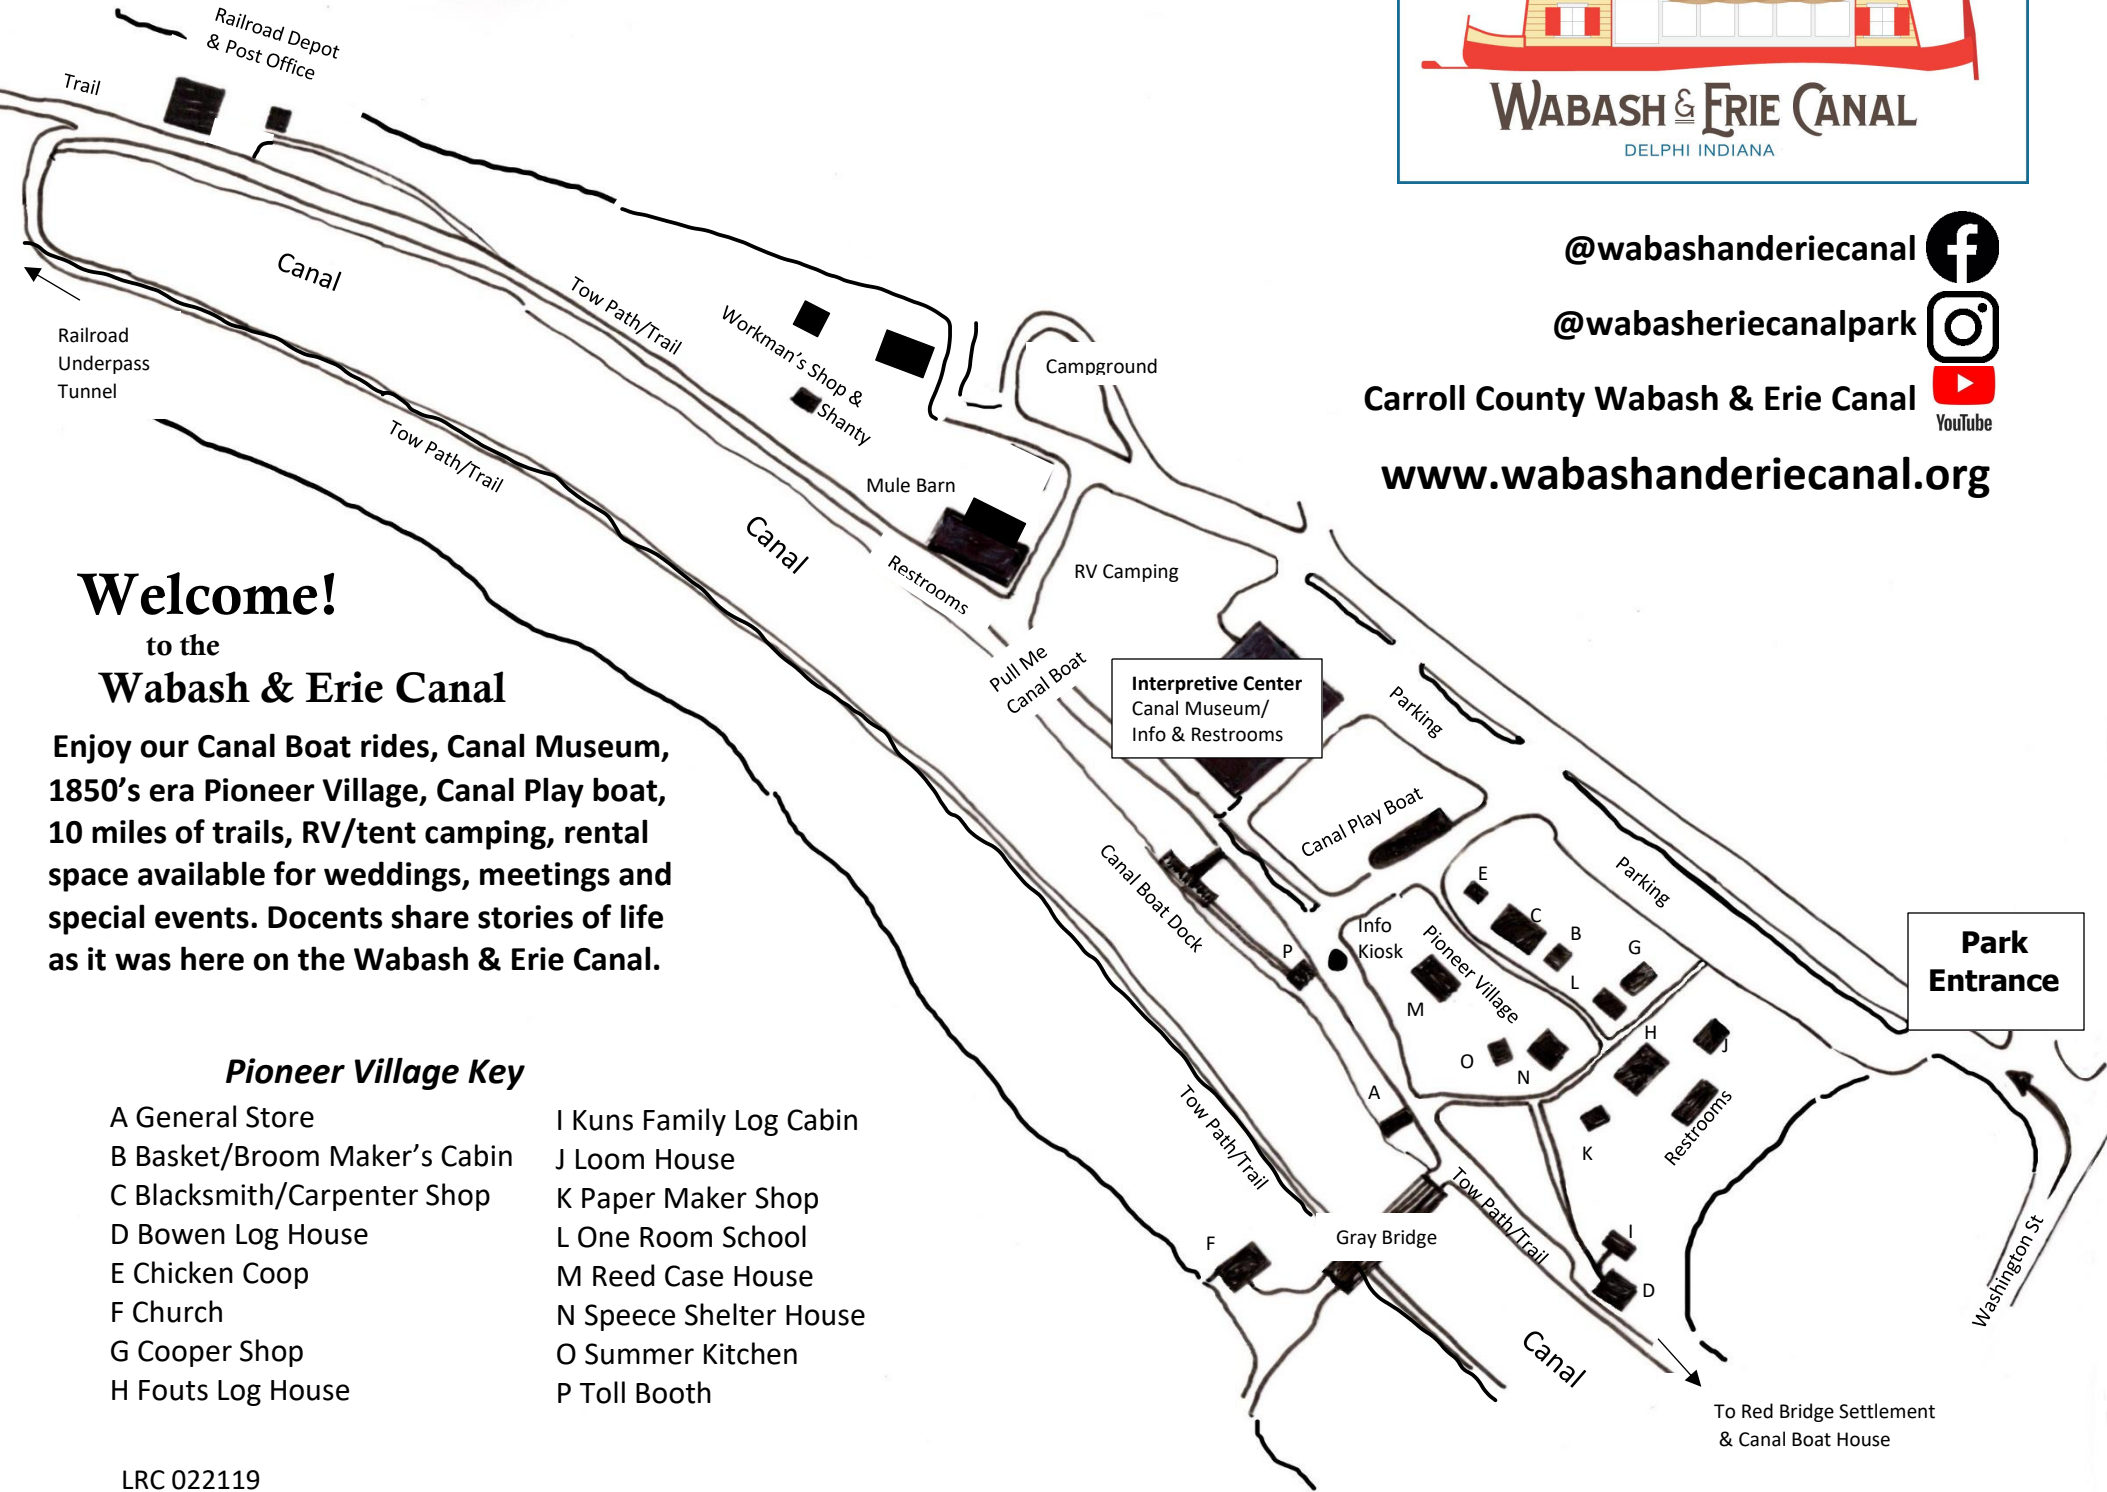

@wabashanderiecanal

@wabasheriecanalpark

Carroll County Wabash & Erie Canal

www.wabashanderiecanal.org

Welcome!

to the
Wabash & Erie Canal

Enjoy our Canal Boat rides, Canal Museum, 1850's era Pioneer Village, Canal Play boat, 10 miles of trails, RV/tent camping, rental space available for weddings, meetings and special events. Docents share stories of life as it was here on the Wabash & Erie Canal.

Pioneer Village Key

- | | |
|------------------------------|-------------------------|
| A General Store | I Kuns Family Log Cabin |
| B Basket/Broom Maker's Cabin | J Loom House |
| C Blacksmith/Carpenter Shop | K Paper Maker Shop |
| D Bowen Log House | L One Room School |
| E Chicken Coop | M Reed Case House |
| F Church | N Speece Shelter House |
| G Cooper Shop | O Summer Kitchen |
| H Fouts Log House | P Toll Booth |