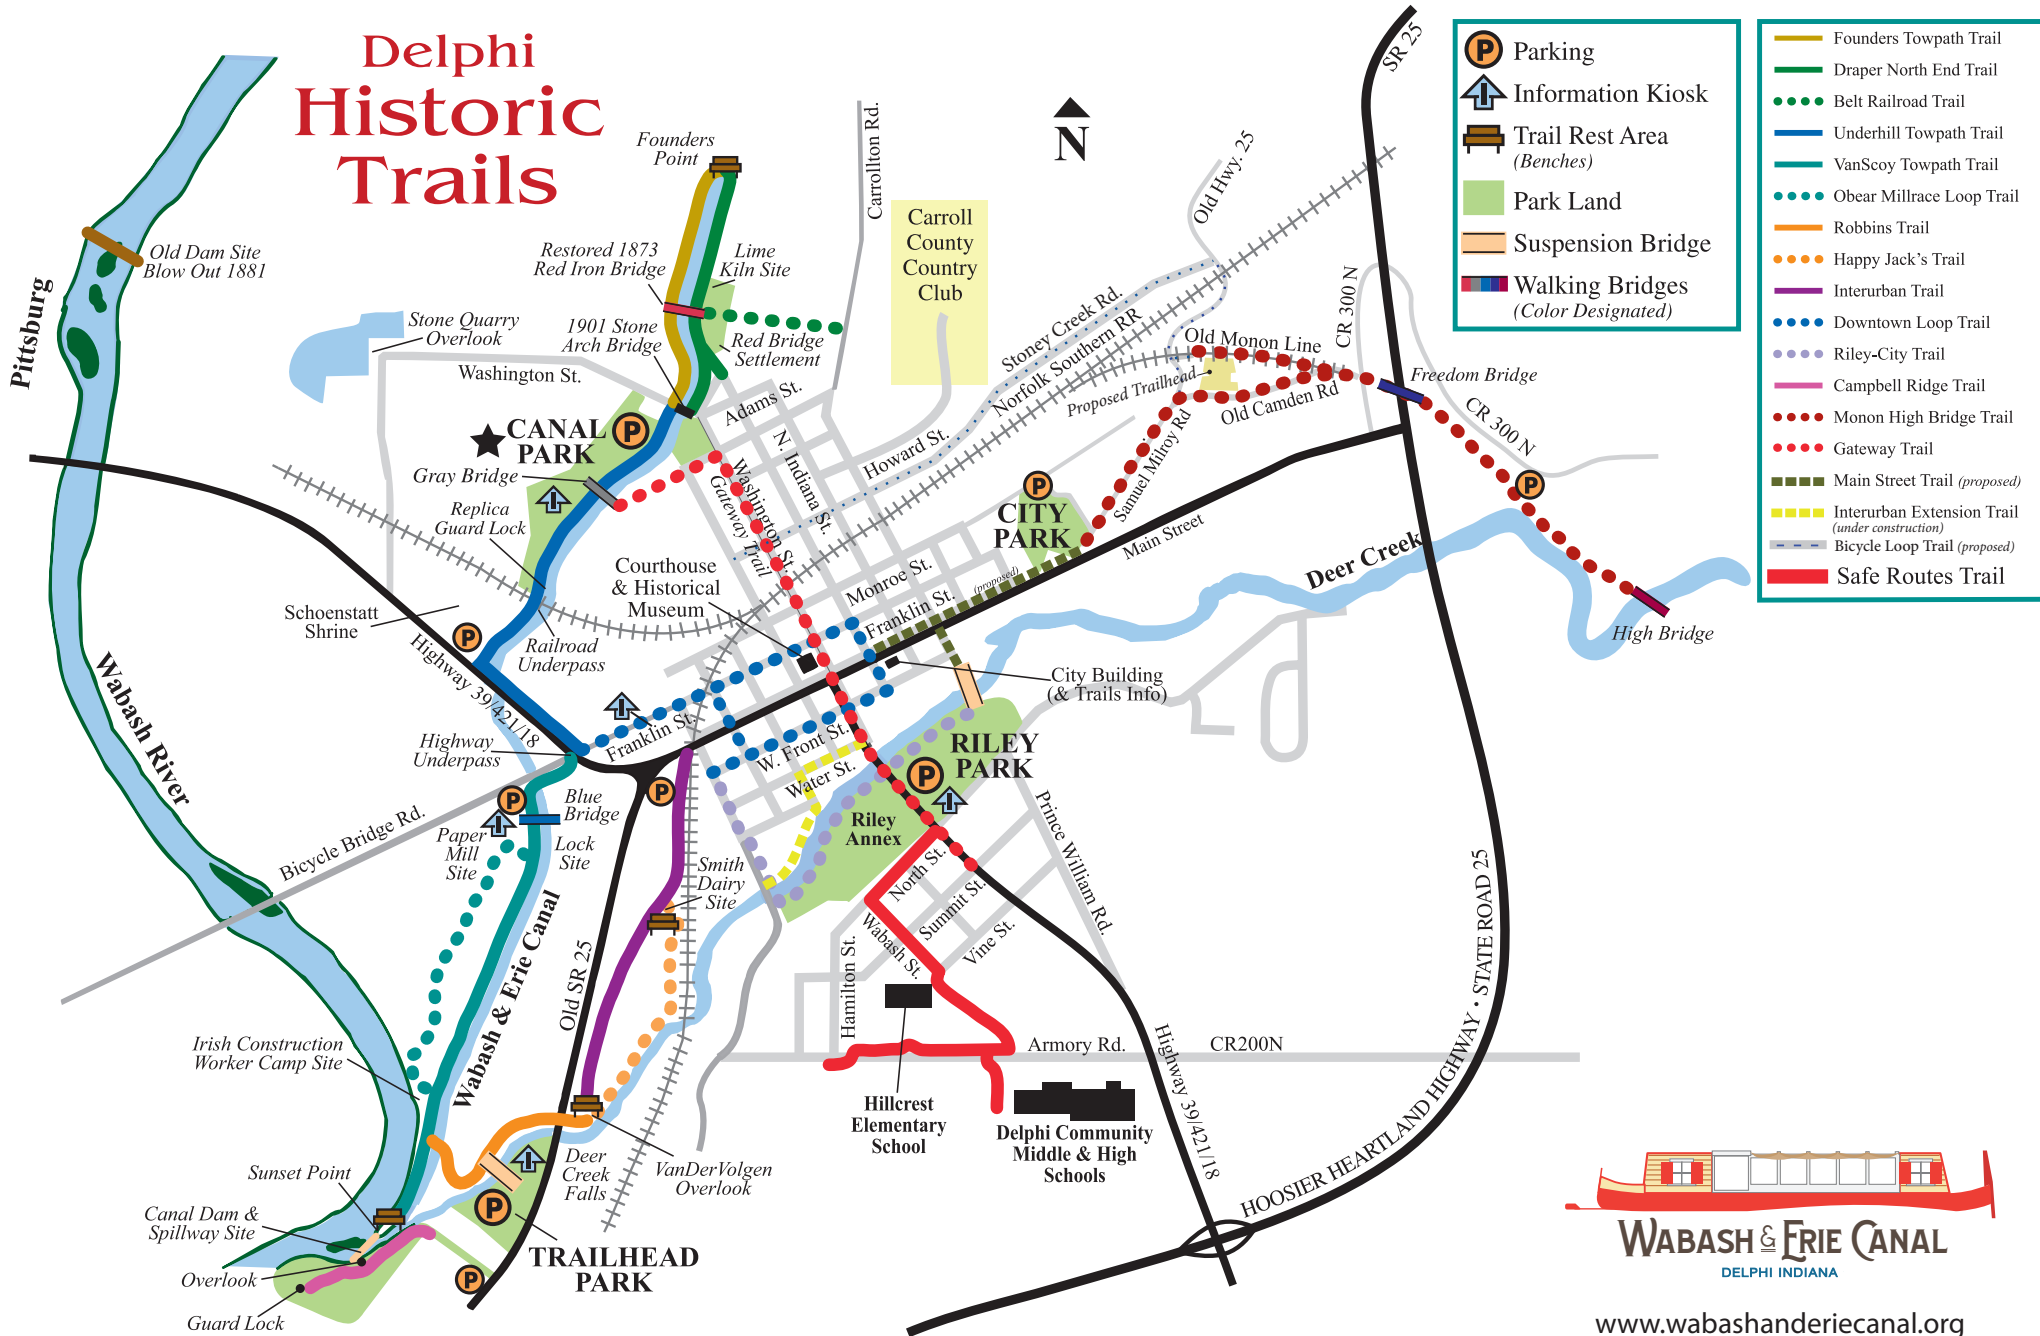

Delphi Historic Trails

- Parking
- Information Kiosk
- Trail Rest Area (Benches)
- Park Land
- Suspension Bridge
- Walking Bridges (Color Designated)

- Founders Towpath Trail
- Draper North End Trail
- Belt Railroad Trail
- Underhill Towpath Trail
- VanScoy Towpath Trail
- Obear Millrace Loop Trail
- Robbins Trail
- Happy Jack's Trail
- Interurban Trail
- Downtown Loop Trail
- Riley-City Trail
- Campbell Ridge Trail
- Monon High Bridge Trail
- Gateway Trail
- Main Street Trail (proposed)
- Interurban Extension Trail (under construction)
- Bicycle Loop Trail (proposed)
- Safe Routes Trail