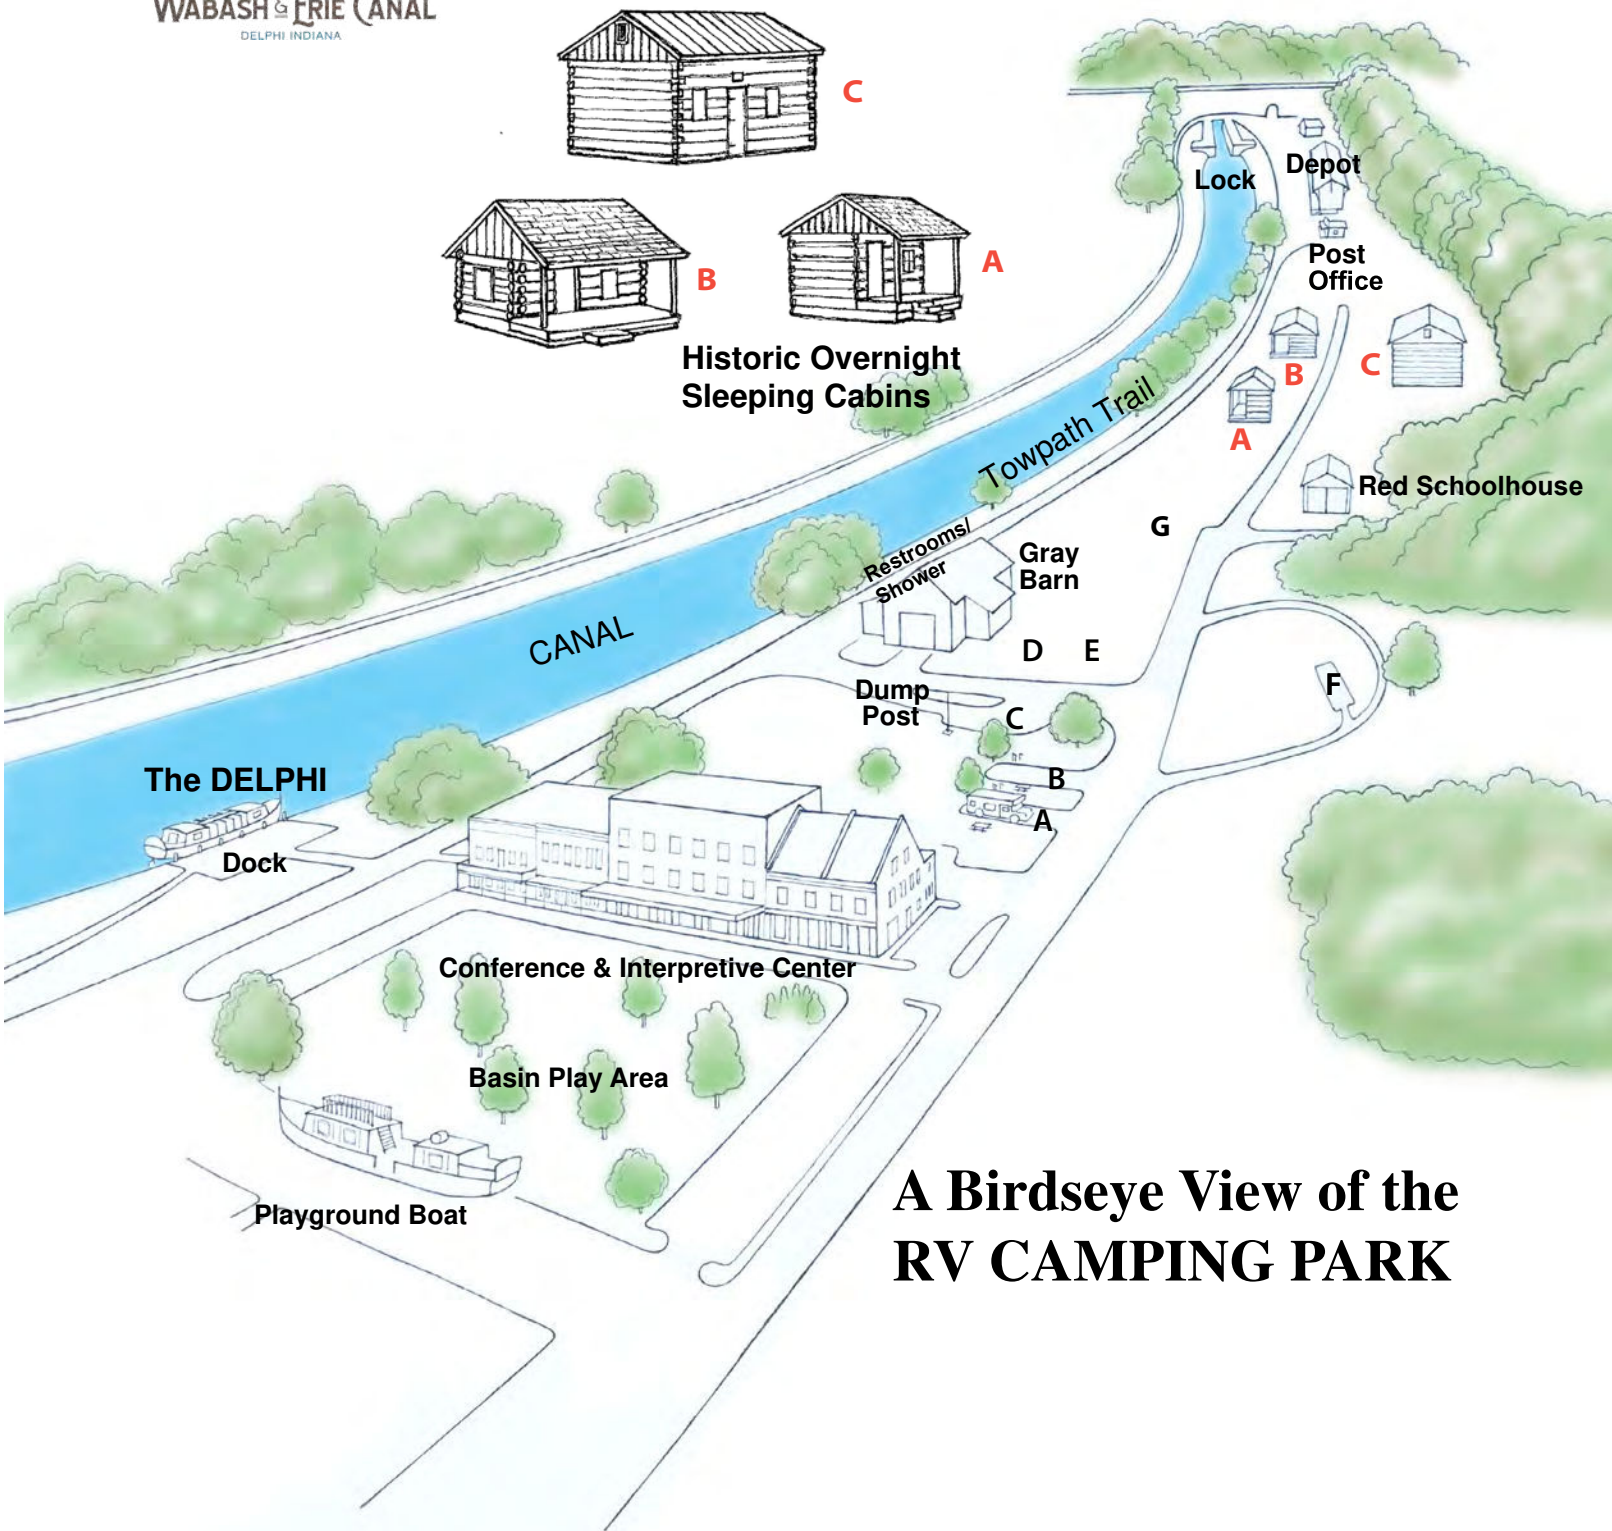

CARROLL COUNTY WABASH & ERIE CANAL DELPHI, INDIANA

Celebrating the Past
Building for the Future

**A Birdseye View of the
RV CAMPING PARK**

MAP KEY AND DETAILS

SYMBOL	DESCRIPTION - RV PARKING AREAS
A	RV site with full service water, sewer, and 50/30 amp electric
B	RV site with full service water, sewer, and 50/30 amp electric
C	RV site with full service water, sewer, and 50/30 amp electric
D	RV site with full service water and 50/30 amp electric
E	RV site with full service water and 50/30 amp electric
F	RV site with full service water, sewer, and 50/30 amp electric
G	RV site with 30 amp electric only

For your convenience, a Dump Post is located across from the Gray Barn.

Historic Overnight Sleeping Cabins

A This cabin is for 1-2 guests, \$30 per night.

B This cabin is for 2-3 guests, \$40 per night.

C This cabin is for up to 5 guests, \$50 per night.