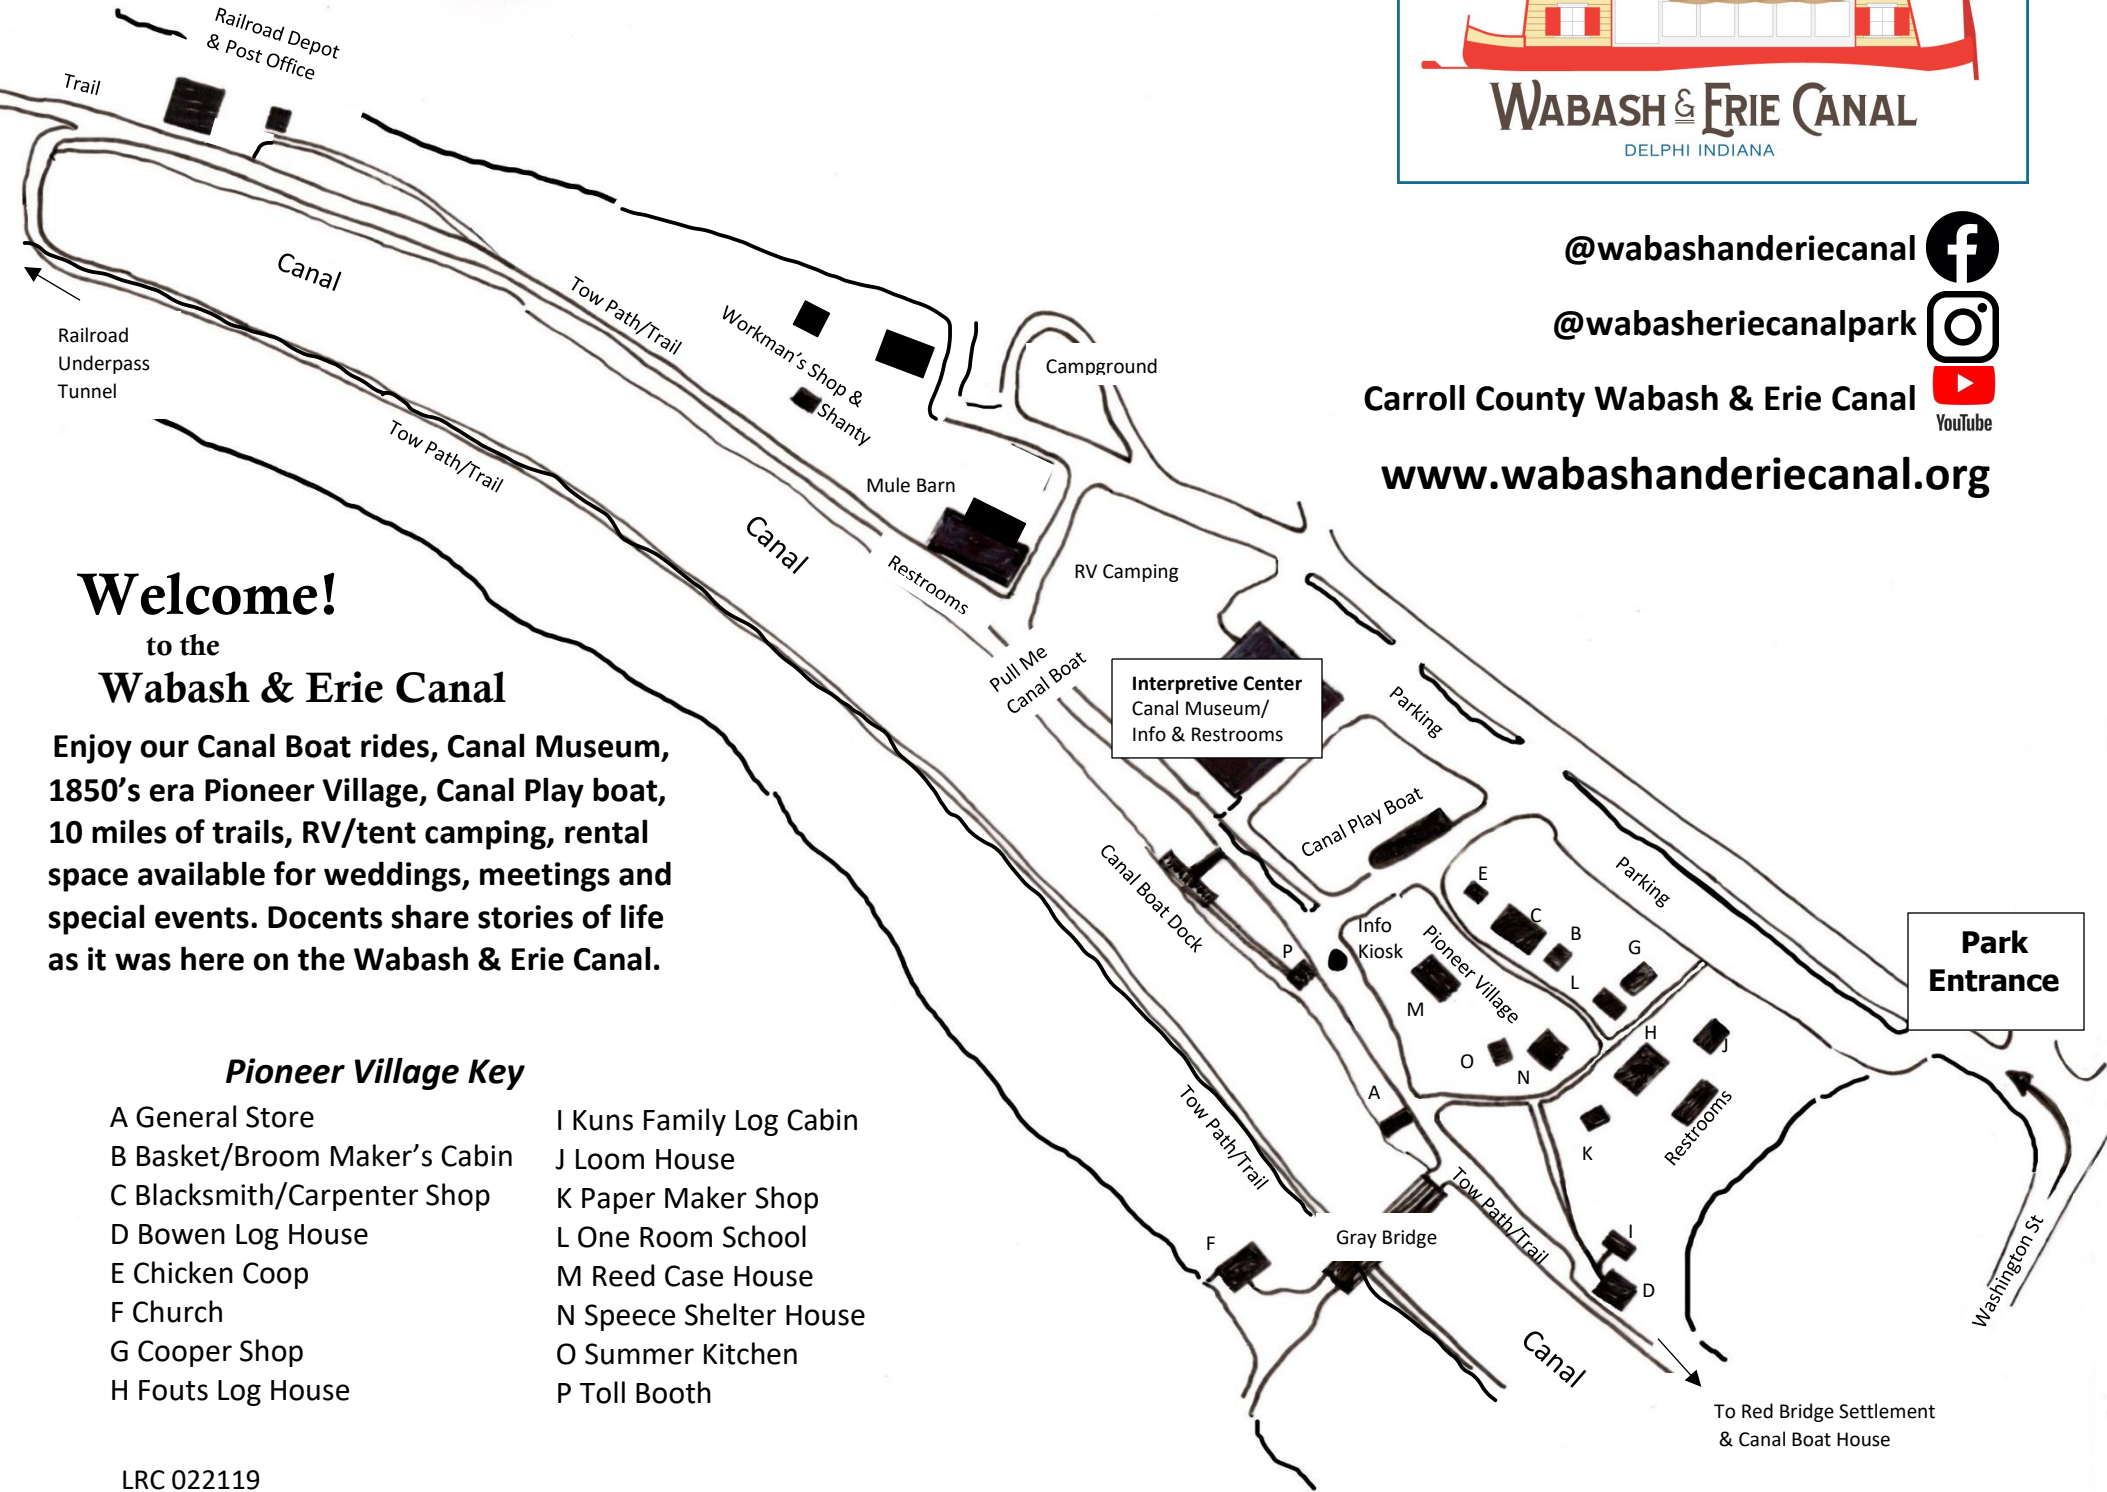

@wabashanderiecanal

@wabasheriecanalpark

Carroll County Wabash & Erie Canal

www.wabashanderiecanal.org

Welcome!
to the
Wabash & Erie Canal

Enjoy our Canal Boat rides, Canal Museum, 1850's era Pioneer Village, Canal Play boat, 10 miles of trails, RV/tent camping, rental space available for weddings, meetings and special events. Docents share stories of life as it was here on the Wabash & Erie Canal.

Pioneer Village Key

- | | |
|------------------------------|-------------------------|
| A General Store | I Kuns Family Log Cabin |
| B Basket/Broom Maker's Cabin | J Loom House |
| C Blacksmith/Carpenter Shop | K Paper Maker Shop |
| D Bowen Log House | L One Room School |
| E Chicken Coop | M Reed Case House |
| F Church | N Speece Shelter House |
| G Cooper Shop | O Summer Kitchen |
| H Fouts Log House | P Toll Booth |