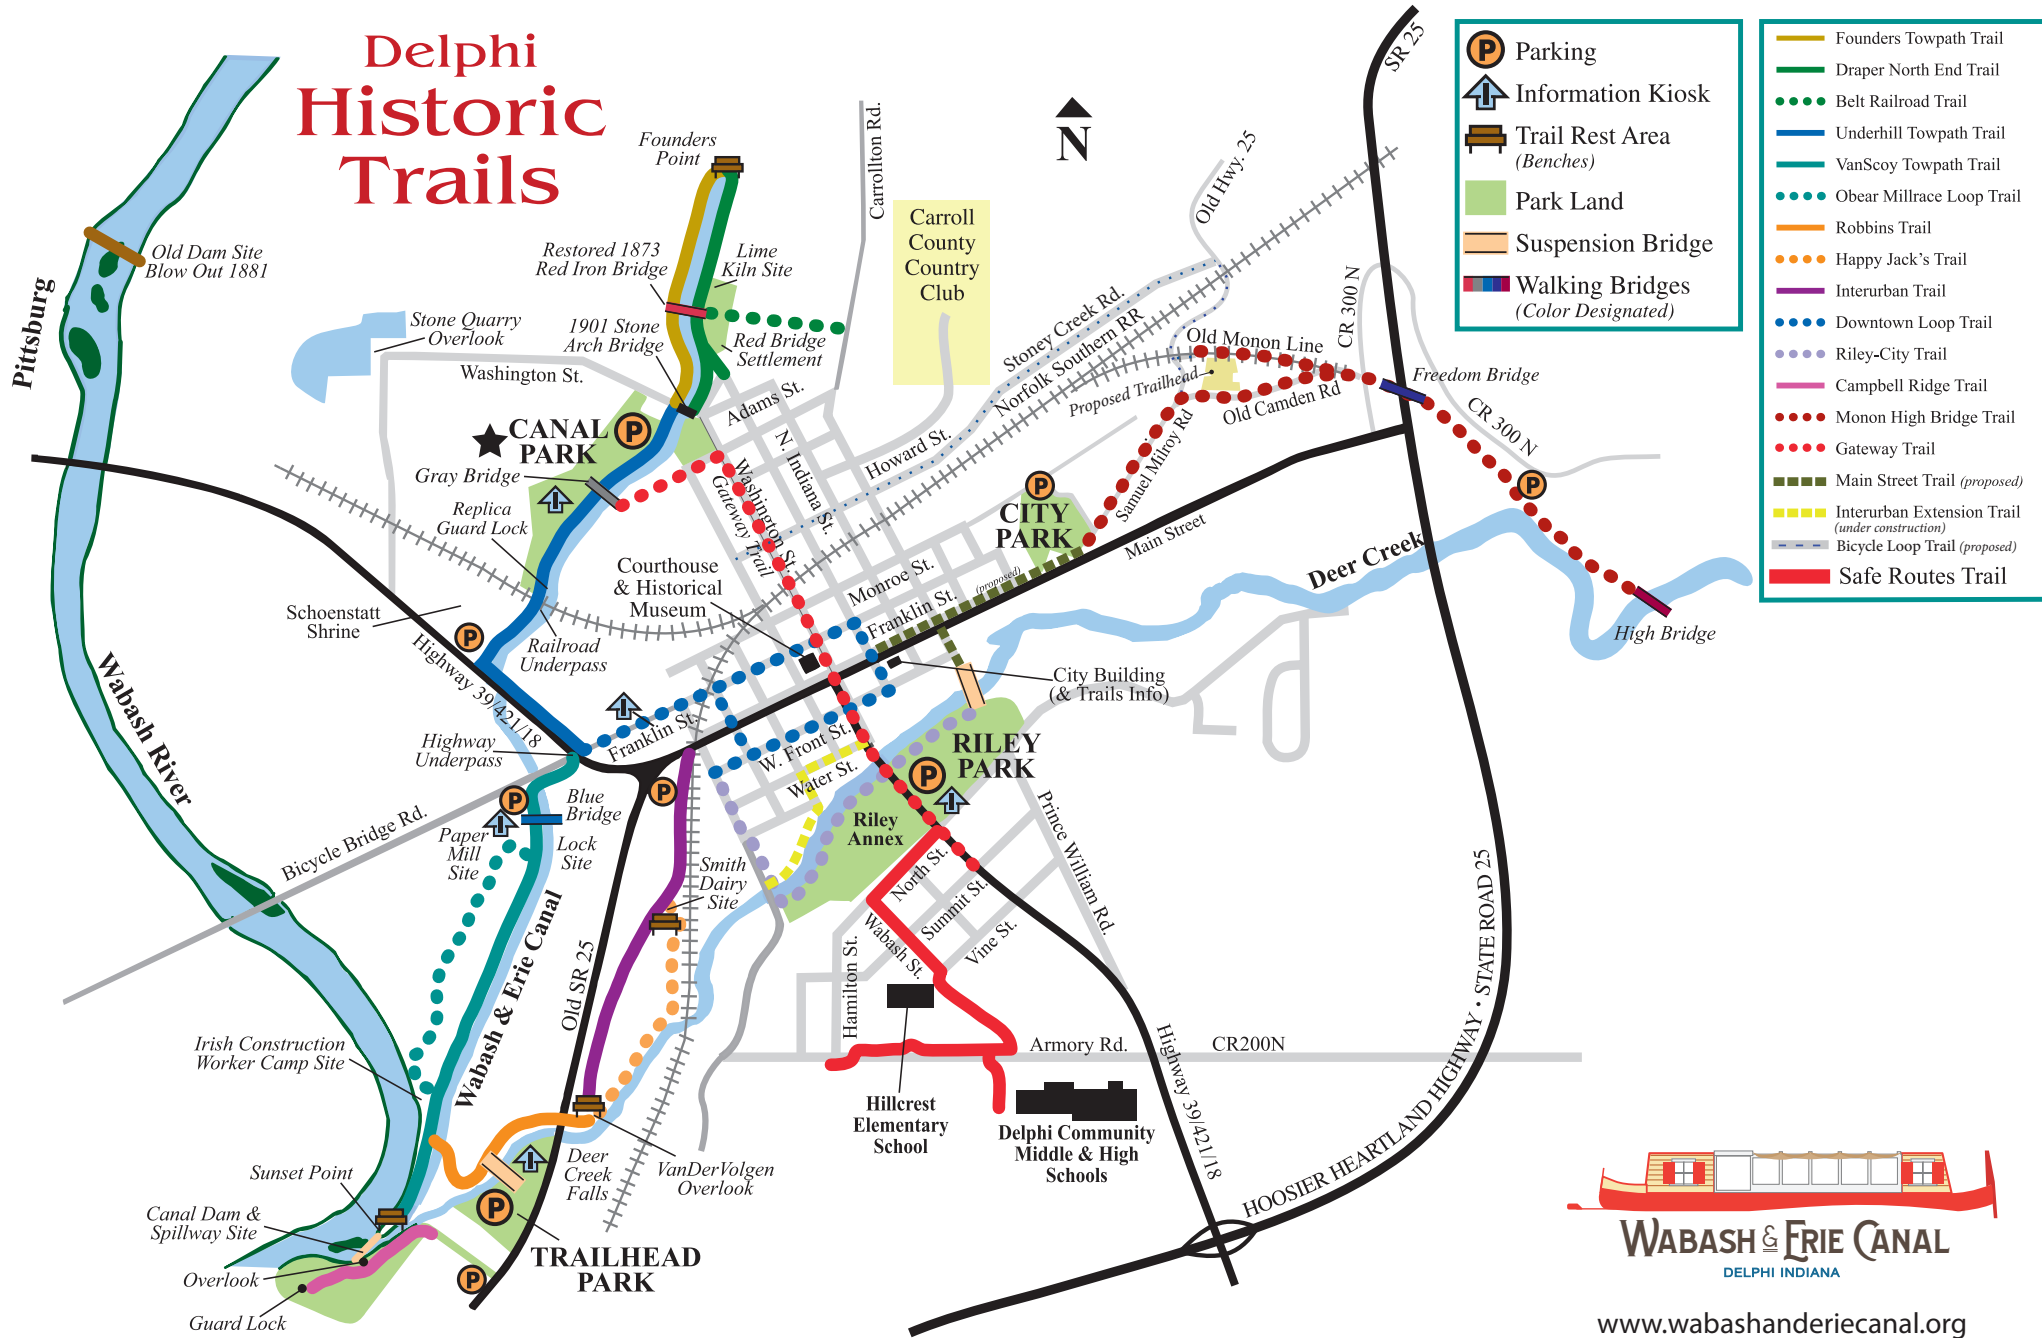

# Delphi Historic Trails

- Parking
- Information Kiosk
- Trail Rest Area (Benches)
- Park Land
- Suspension Bridge
- Walking Bridges (Color Designated)

- Founders Towpath Trail
- Draper North End Trail
- Belt Railroad Trail
- Underhill Towpath Trail
- VanScoy Towpath Trail
- Obear Millrace Loop Trail
- Robbins Trail
- Happy Jack's Trail
- Interurban Trail
- Downtown Loop Trail
- Riley-City Trail
- Campbell Ridge Trail
- Monon High Bridge Trail
- Gateway Trail
- Main Street Trail (proposed)
- Interurban Extension Trail (under construction)
- Bicycle Loop Trail (proposed)
- Safe Routes Trail

[www.wabashanderiecanal.org](http://www.wabashanderiecanal.org)